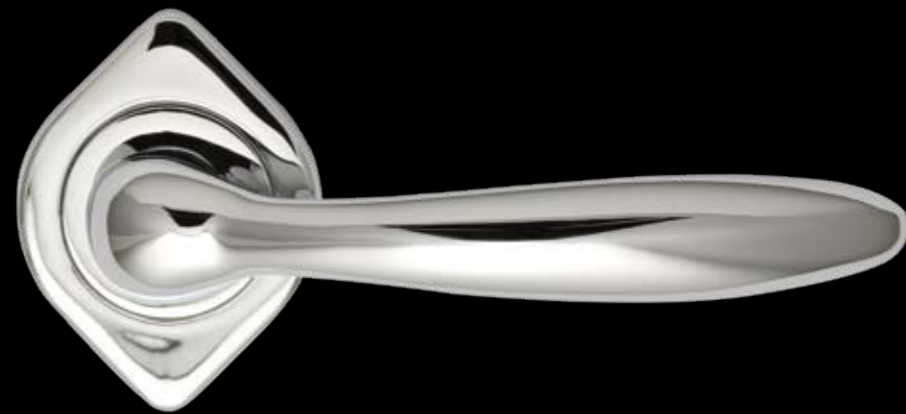

Art. 370R50C0209

- PS PVD satinato
  PS Satin PVD
- OS Ottone satinato
  OS Satin brass
- CS Cromo Satinato
  CS Satin chrome
- NS Nickel Satinato
  NS Satin nickel
- PL PVD lucido
  PL Bright PVD
- OL Ottone lucido
  OL Bright brass
- CL Cromo lucido
  CL Bright chrome