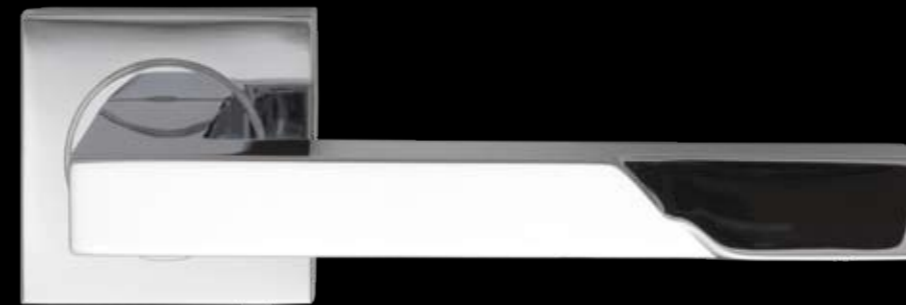

Art. 210R50C0609

- PS PVD satinato
  PS Satin PVD
- OS Ottone satinato
  OS Satin brass
- CS Cromo Satinato
  CS Satin chrome
- NS Nickel Satinato
  NS Satin nickel
- PL PVD lucido
  PL Bright PVD
- OL Ottone lucido
  OL Bright brass
- CL Cromo lucido
  CL Bright chrome